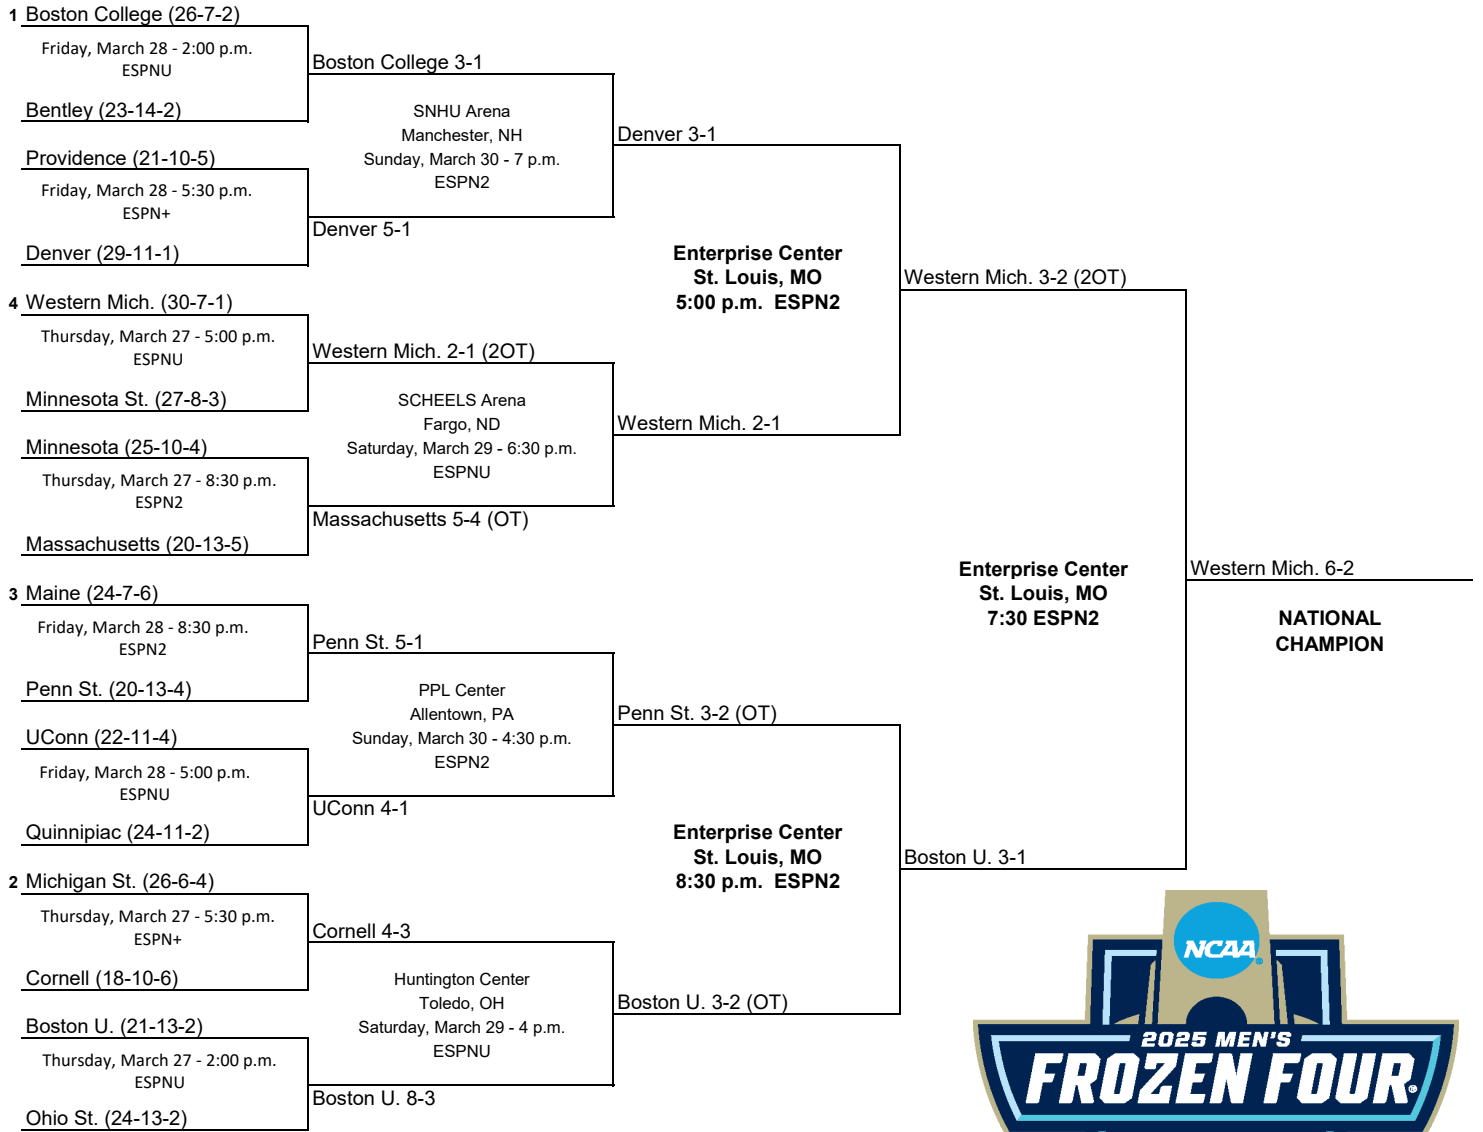

# 2025 NCAA Division I Men's Ice Hockey Championship

**Regionals**  
March 27-30

**Semifinals**  
April 10

**Championship**  
April 12

**Allentown Reg. Seeds**

1. Maine (24-7-6)
2. UConn (22-11-4)
3. Quinnipiac (24-11-2)
4. Penn St. (20-13-4)

**Fargo Reg. Seeds**

1. Western Mich. (30-7-1)
2. Minnesota (25-10-4)
3. Massachusetts (20-13-5)
4. Minnesota St. (27-8-3)

**Manchester Reg. Seeds**

1. Boston College (26-7-2)
2. Providence (21-10-5)
3. Denver (29-11-1)
4. Bentley (23-14-2)