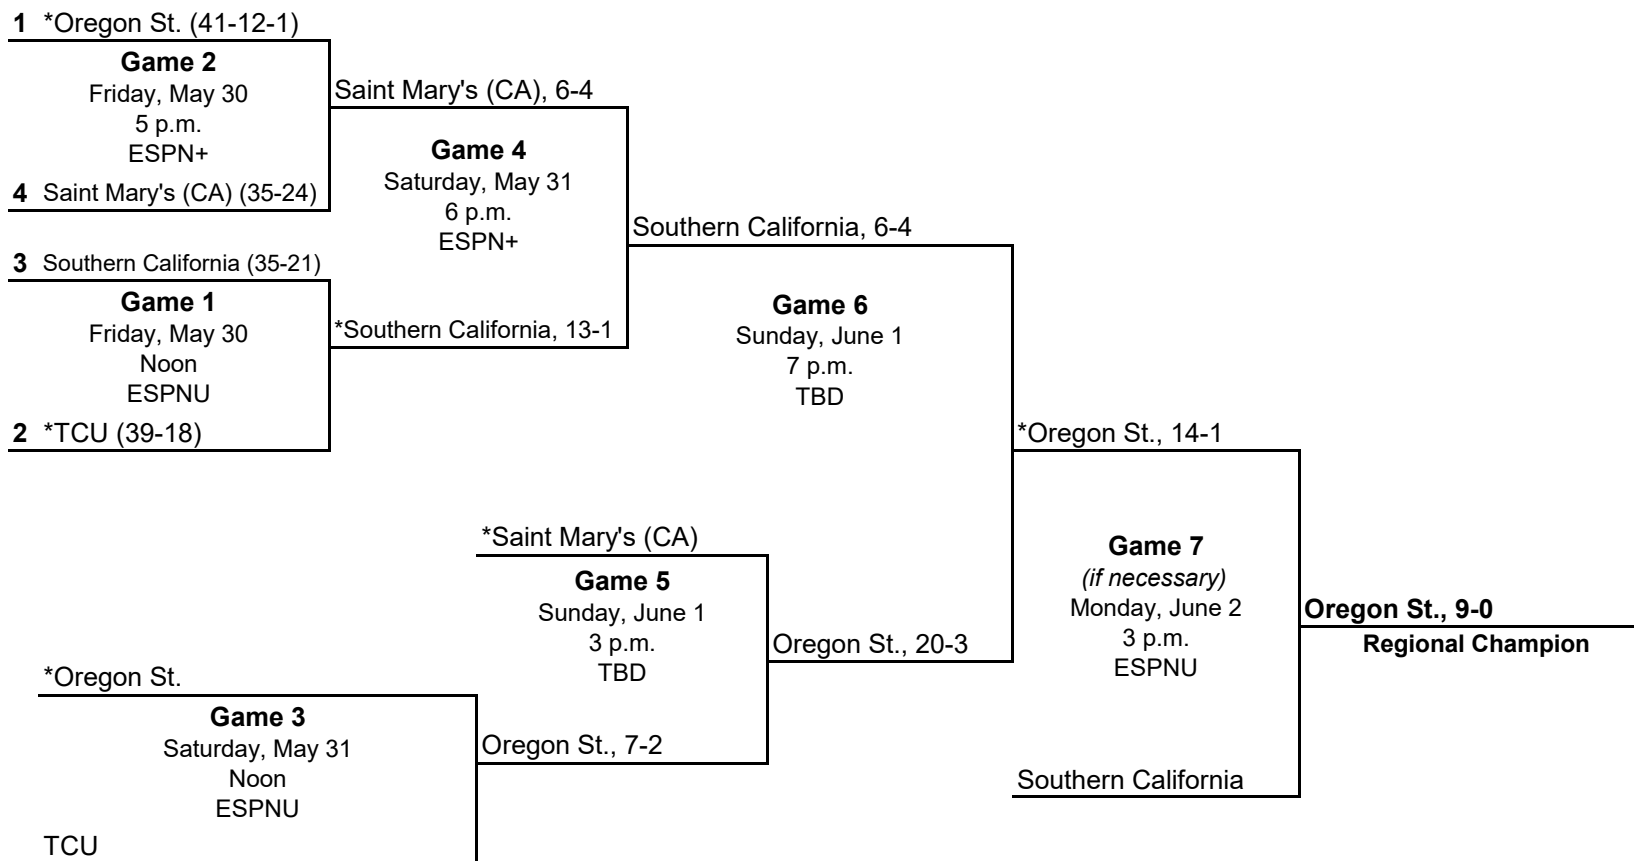

*Home team
All times are local and subject to change.

**2025 NCAA Division I Baseball Championship
Eugene Regional
May 30 - June 2, 2025**

*Home team
All times are local and subject to change.

**2025 NCAA Division I Baseball Championship
Fayetteville Regional
May 30 - June 2, 2025**