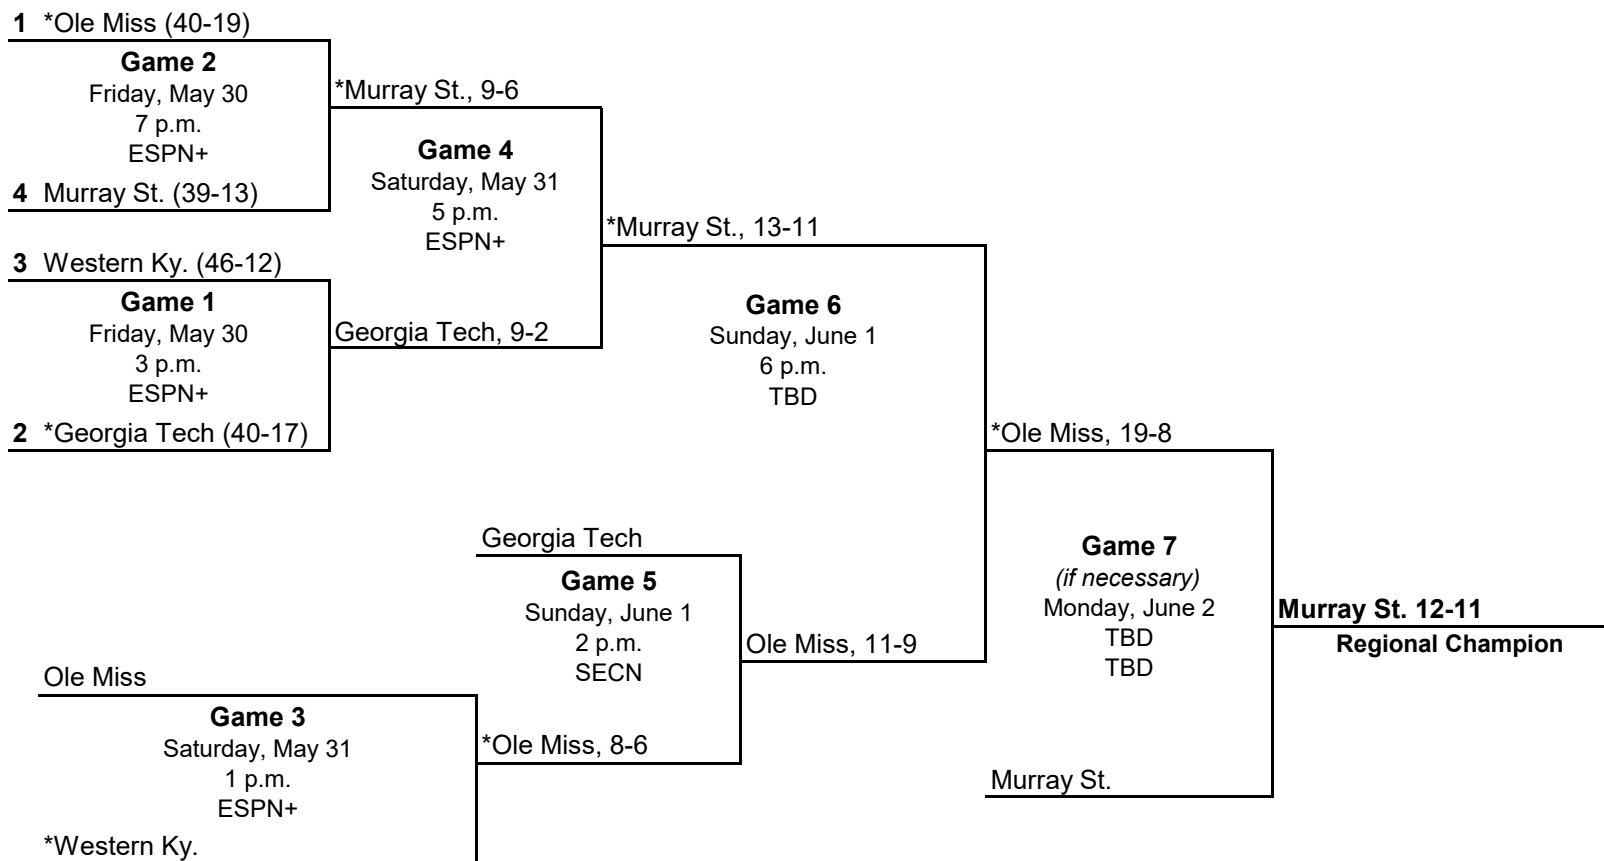

**2025 NCAA Division I Baseball Championship
Oxford Regional
May 30 - June 2, 2025**

*Home team
All times are local and subject to change.