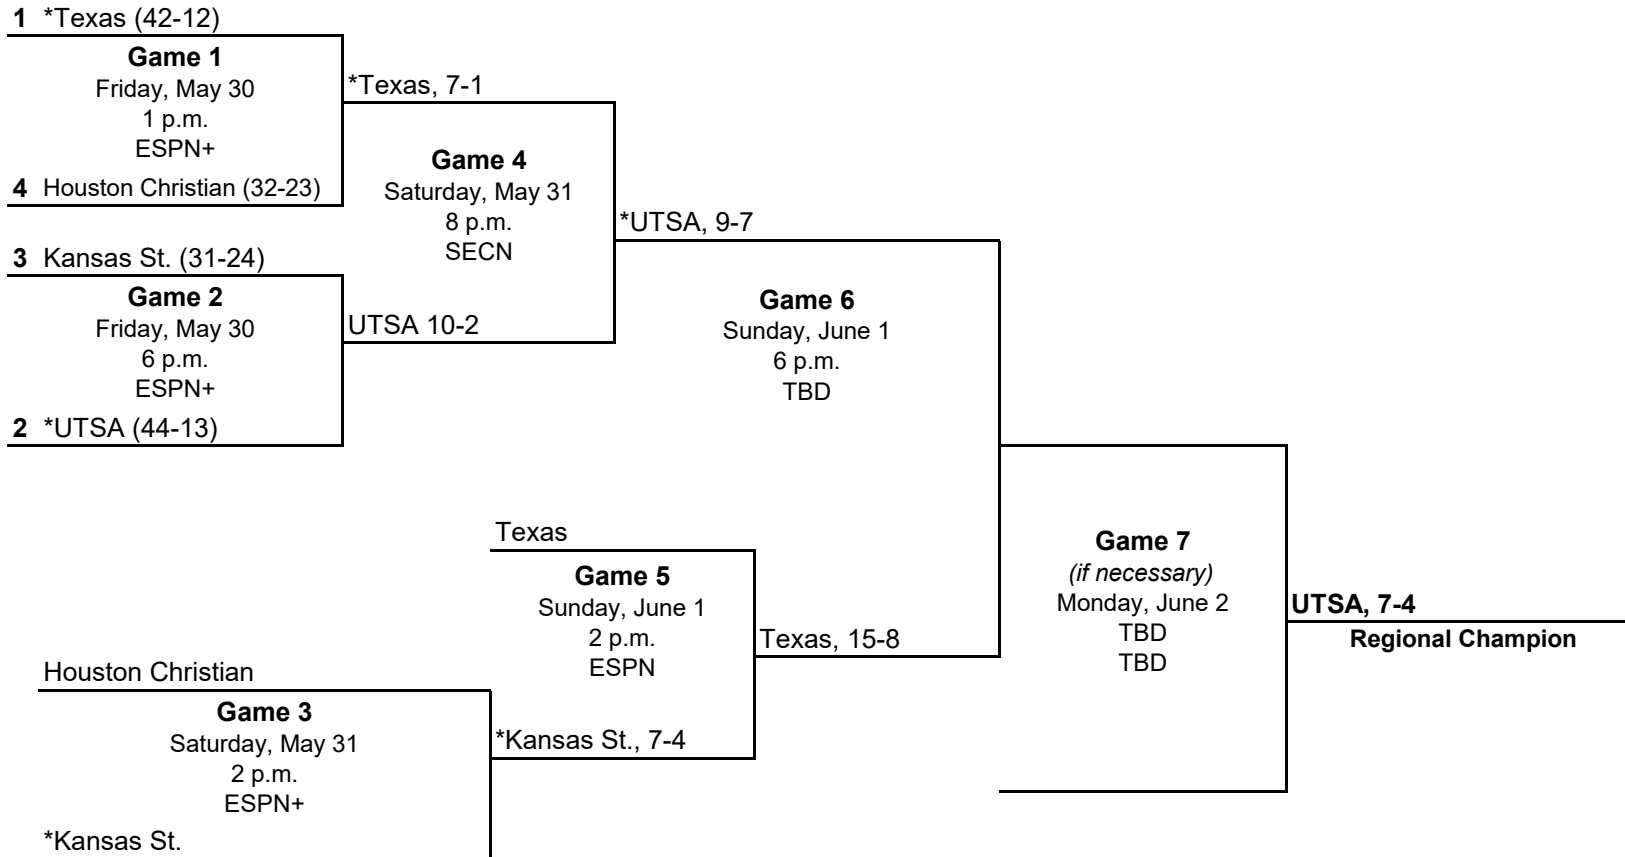

**2025 NCAA Division I Baseball Championship
Athens Regional
May 30 - June 2, 2025**

*Home team
All times are local and subject to change.

**2025 NCAA Division I Baseball Championship
Auburn Regional
May 30 - June 2, 2025**

*Home team
All times are local and subject to change.

**2025 NCAA Division I Baseball Championship
Austin Regional
May 30 - June 2, 2025**

*Home team
All times are local and subject to change.

**2025 NCAA Division I Baseball Championship
Baton Rouge Regional
May 30 - June 2, 2025**

1 *LSU (43-14)

Game 1
Friday, May 30
2 p.m.
SECN

4 Little Rock (24-32)

*LSU, 7-0

Game 4
Saturday, May 31
8 p.m.
ESPNU

LSU, 12-0

3 Rhode Island (38-20)

Game 2
Friday, May 30
6:30 p.m.
ESPN+