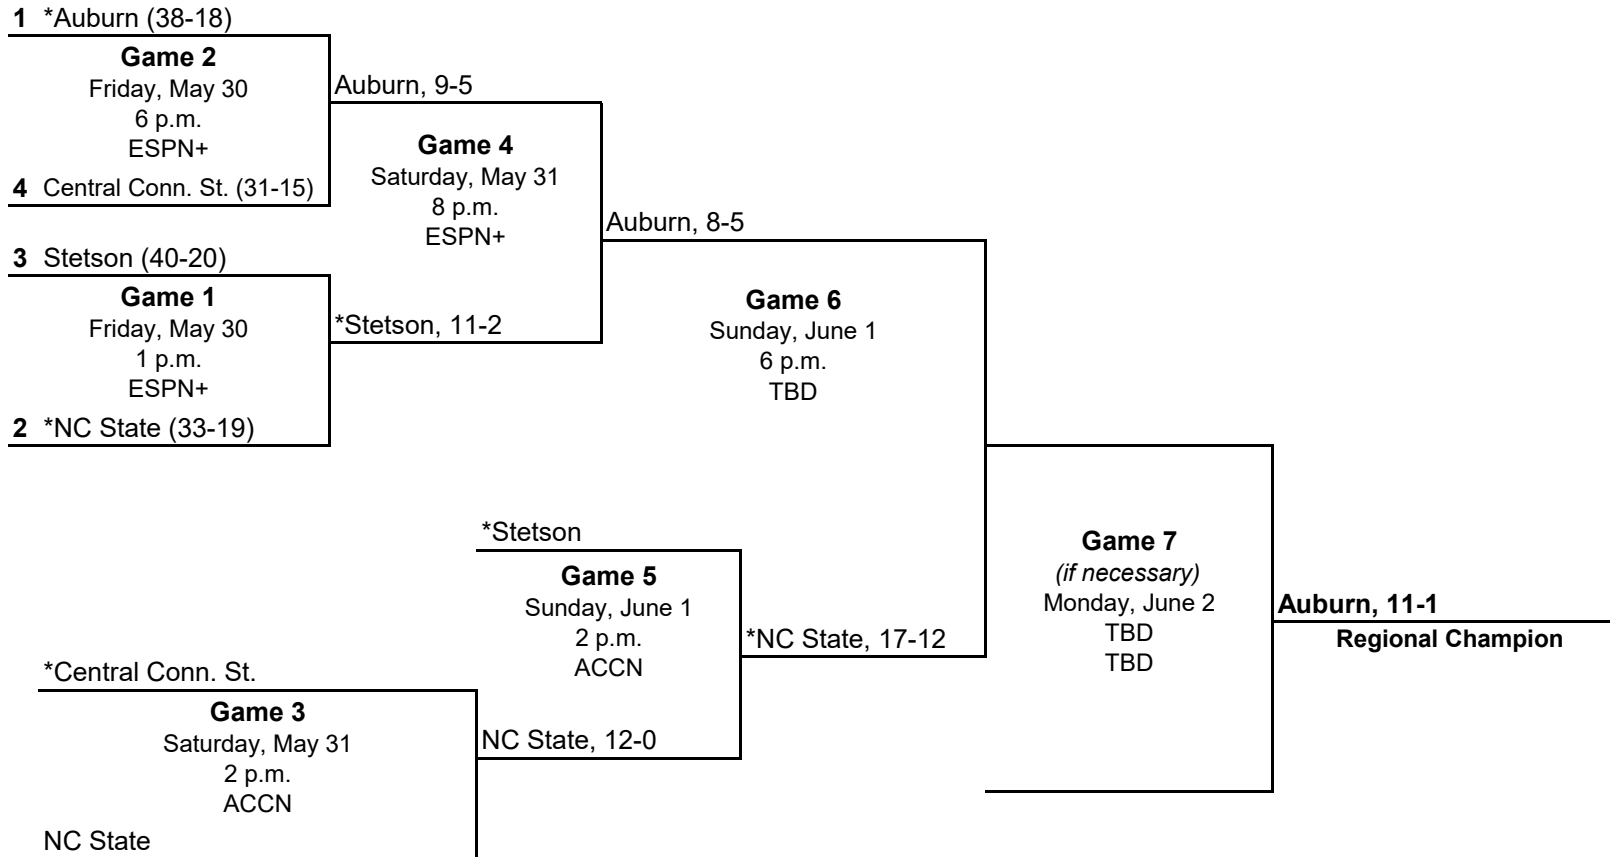

**2025 NCAA Division I Baseball Championship
Athens Regional
May 30 - June 2, 2025**

*Home team
All times are local and subject to change.

**2025 NCAA Division I Baseball Championship
Auburn Regional
May 30 - June 2, 2025**

*Home team
All times are local and subject to change.

**2025 NCAA Division I Baseball Championship
Austin Regional
May 30 - June 2, 2025**

*Home team
All times are local and subject to change.

**2025 NCAA Division I Baseball Championship
Baton Rouge Regional
May 30 - June 2, 2025**

1 *LSU (43-14)

Game 1
Friday, May 30
2 p.m.
SECN

4 Little Rock (24-32)

*LSU, 7-0

Game 4
Saturday, May 31
8 p.m.
ESPNU

LSU, 12-0

3 Rhode Island (38-20)

Game 2
Friday, May 30
6:30 p.m.
ESPN+