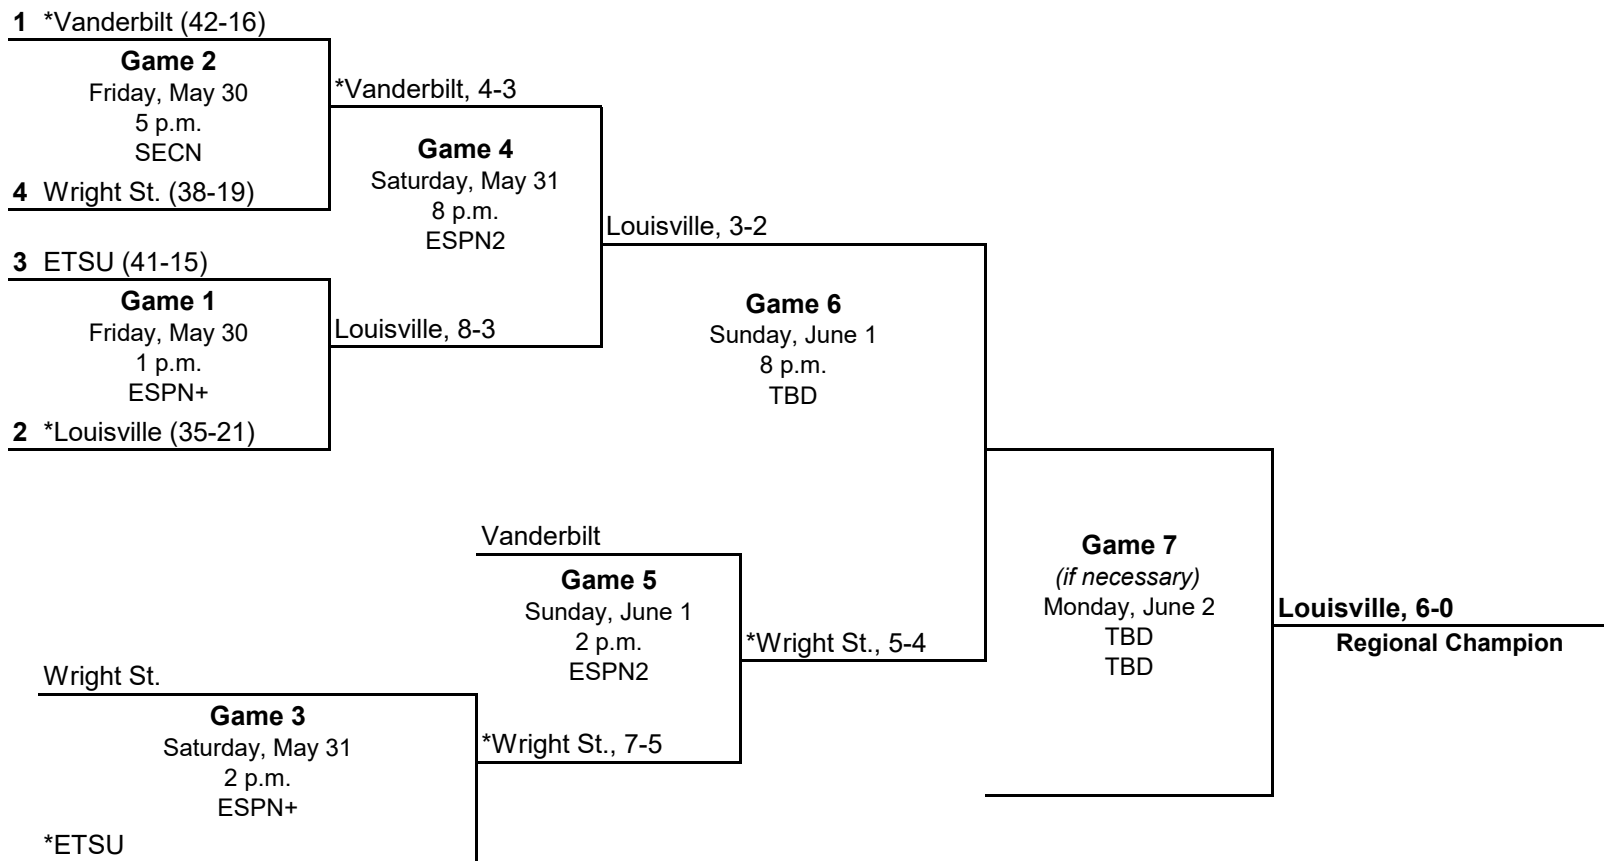

*Home team
All times are local and subject to change.

**2025 NCAA Division I Baseball Championship
Los Angeles Regional
May 30 - June 2, 2025**

*Home team
All times are local and subject to change.

**2025 NCAA Division I Baseball Championship
Nashville Regional
May 30 - June 2, 2025**