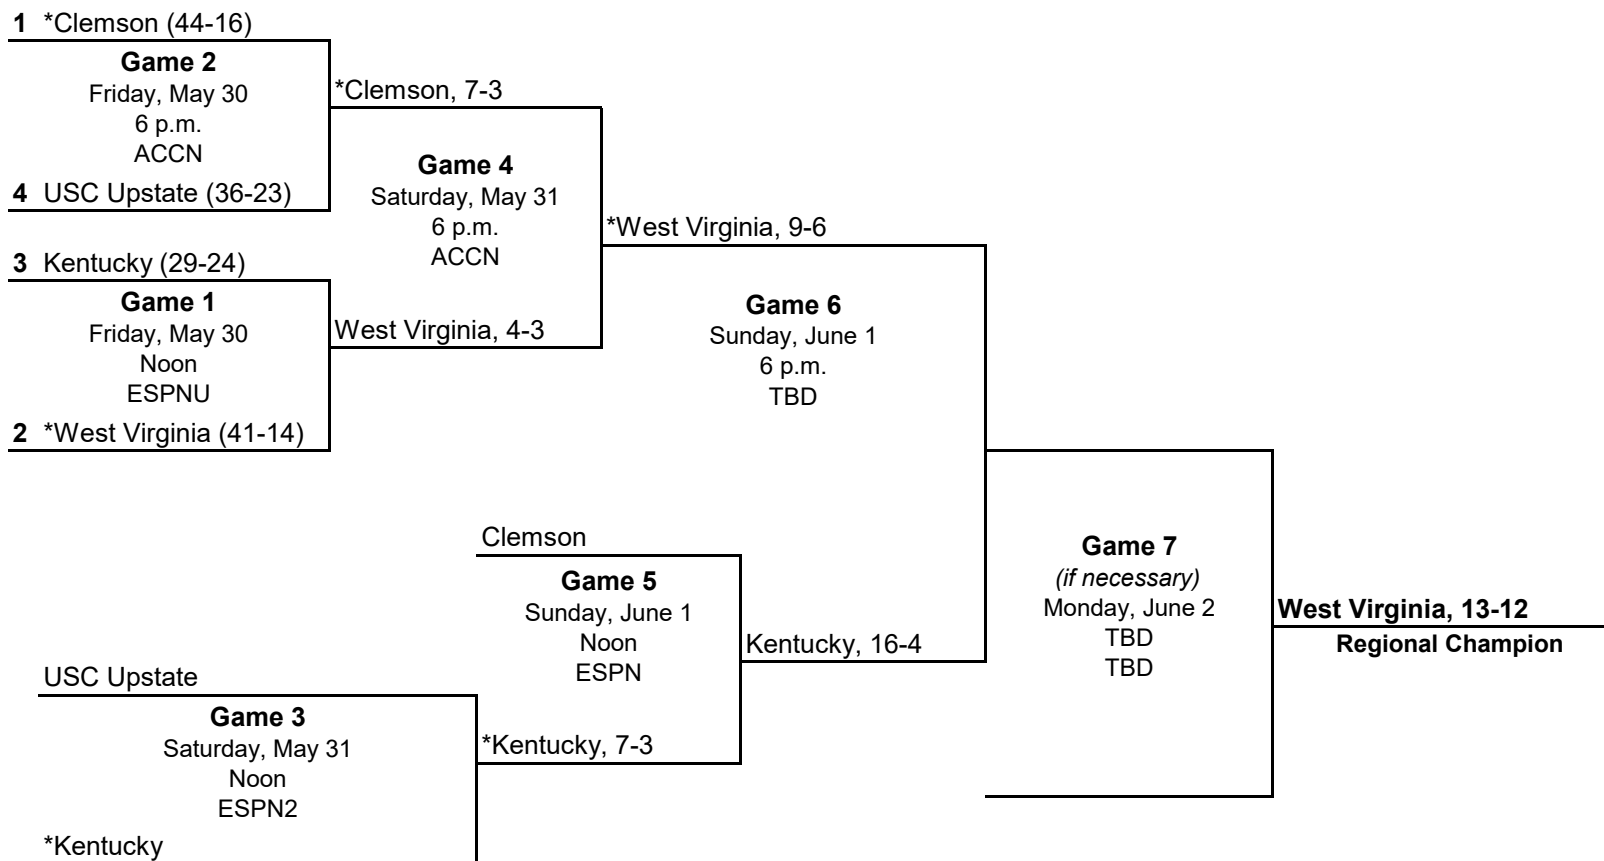

**2025 NCAA Division I Baseball Championship
Clemson Regional
May 30 - June 2, 2025**

*Home team
All times are local and subject to change.