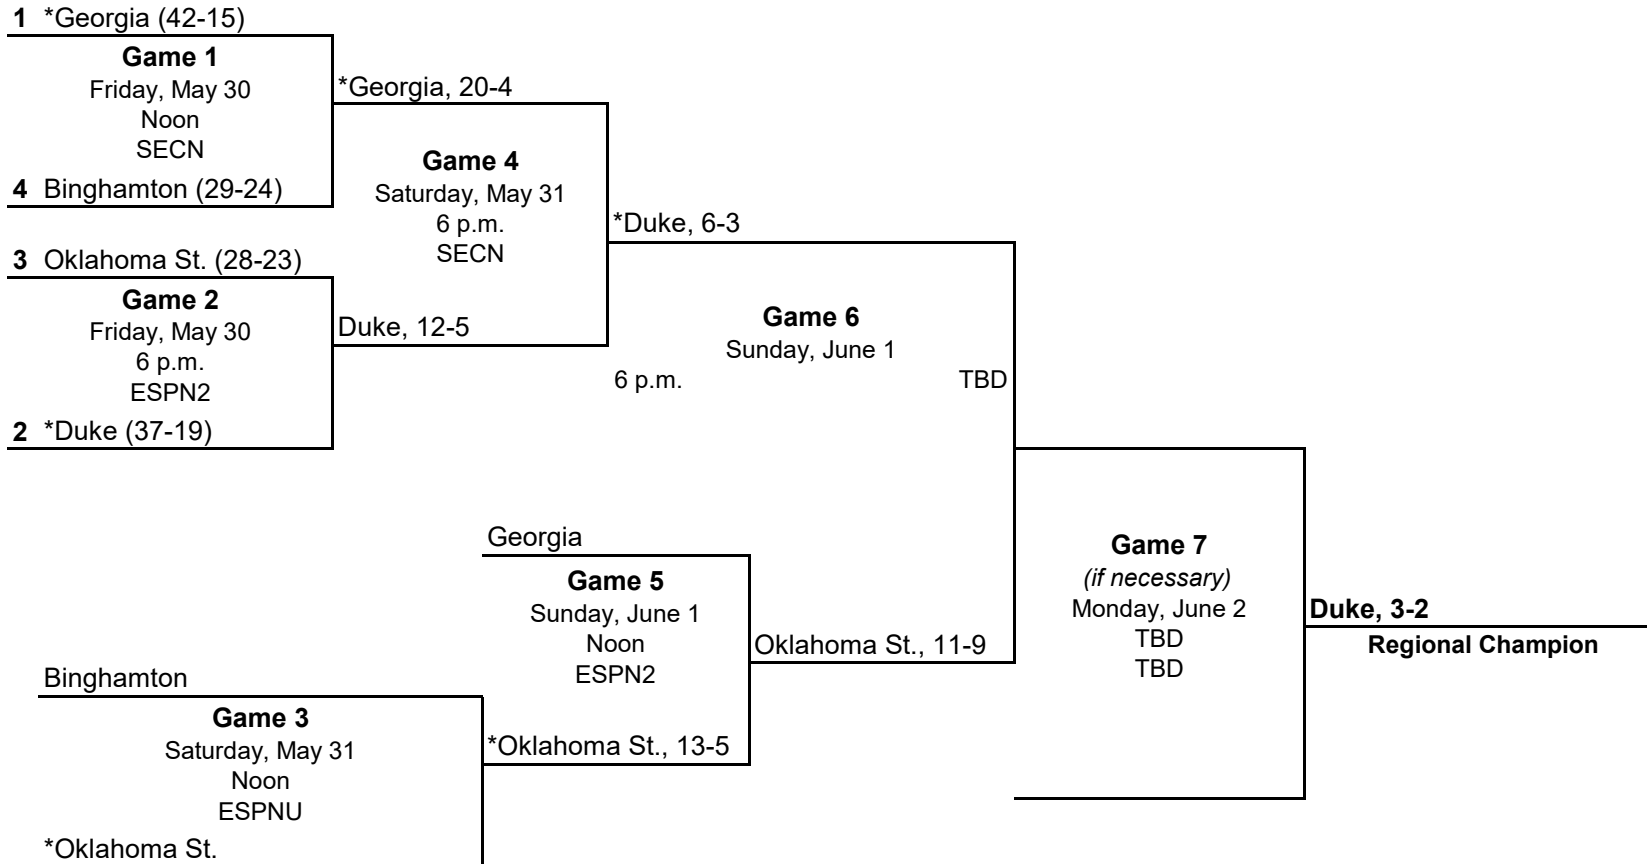

**2025 NCAA Division I Baseball Championship
Athens Regional
May 30 - June 2, 2025**

*Home team
All times are local and subject to change.

**2025 NCAA Division I Baseball Championship
Auburn Regional
May 30 - June 2, 2025**

*Home team
All times are local and subject to change.

**2025 NCAA Division I Baseball Championship
Austin Regional
May 30 - June 2, 2025**

*Home team
All times are local and subject to change.

**2025 NCAA Division I Baseball Championship
Baton Rouge Regional
May 30 - June 2, 2025**

1 *LSU (43-14)

Game 1
Friday, May 30
2 p.m.
SECN

4 Little Rock (24-32)

*LSU, 7-0

Game 4
Saturday, May 31
8 p.m.
ESPNU

LSU, 12-0

3 Rhode Island (38-20)

Game 2
Friday, May 30
6:30 p.m.
ESPN+