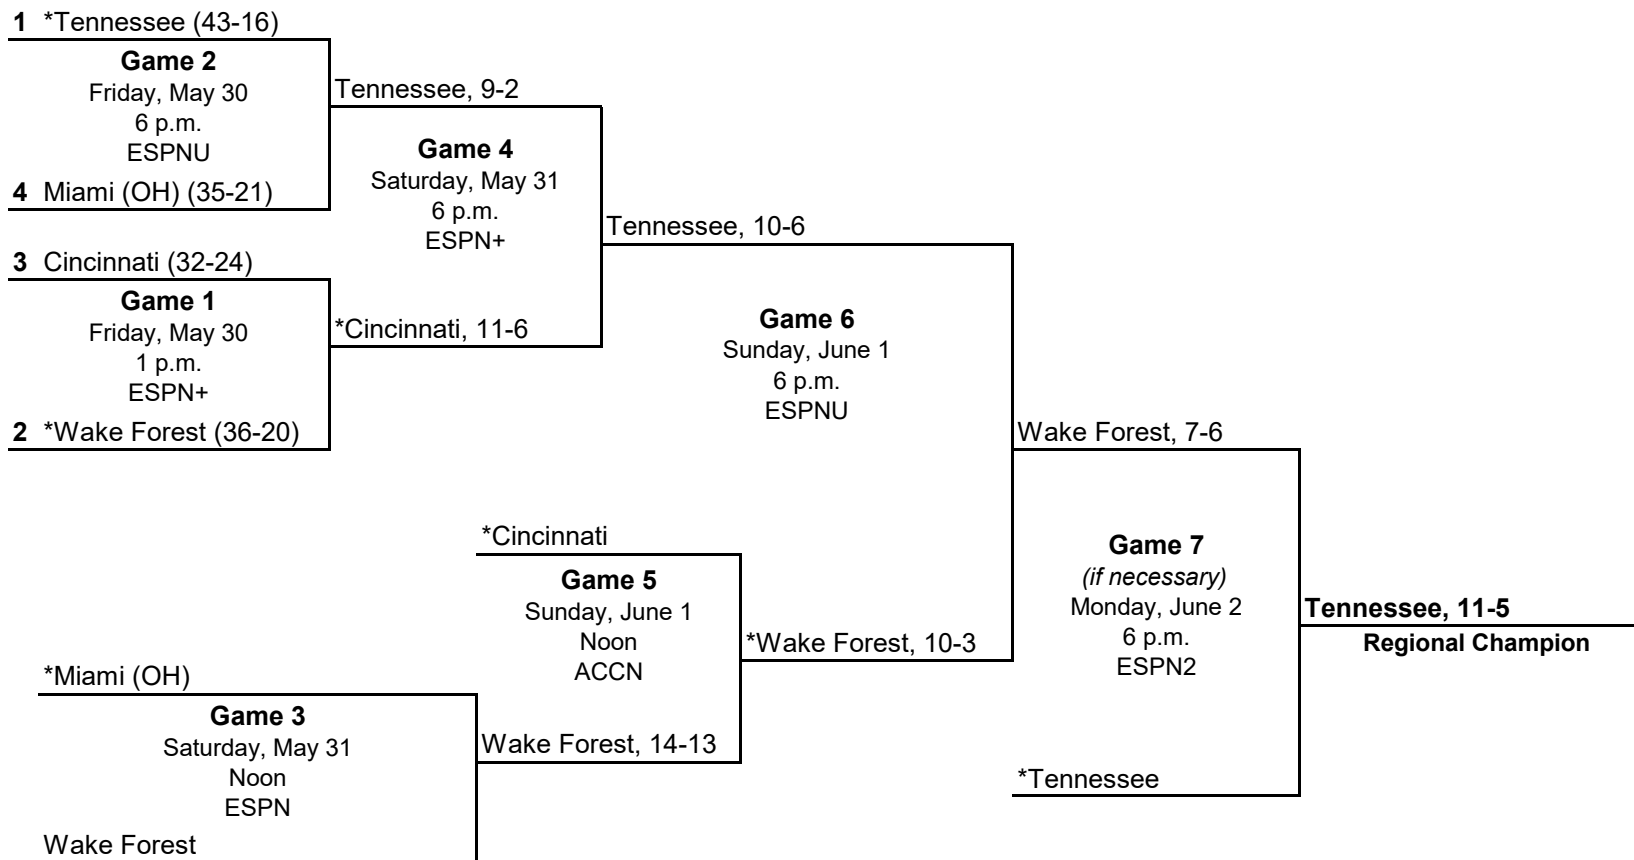

**2025 NCAA Division I Baseball Championship
Knoxville Regional
May 30 - June 2, 2025**

*Home team
All times are local and subject to change.