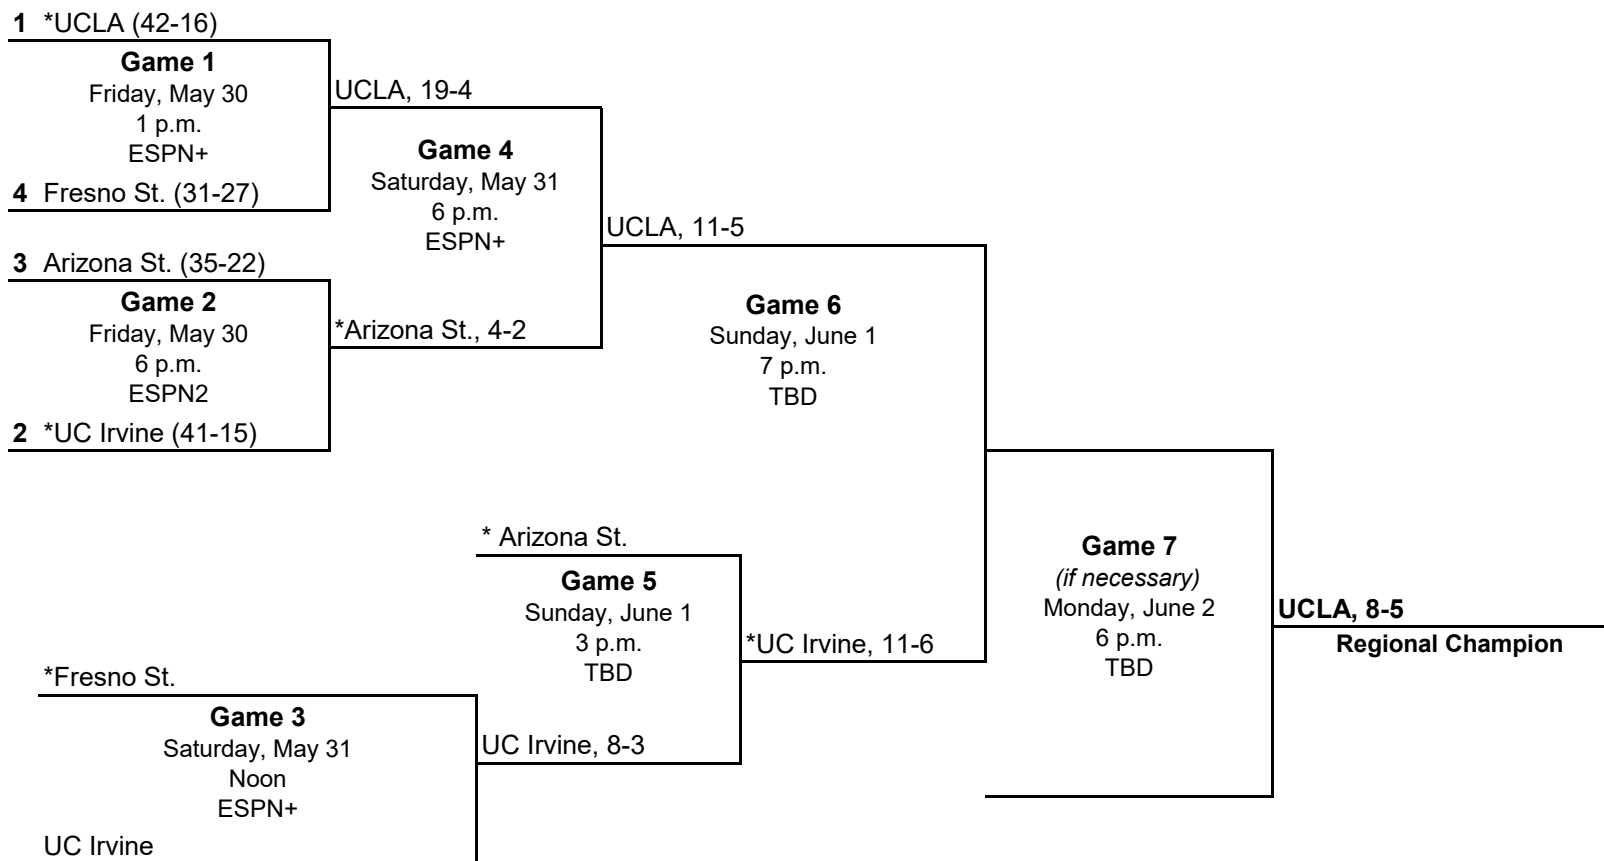

*Home team
All times are local and subject to change.

**2025 NCAA Division I Baseball Championship
Los Angeles Regional
May 30 - June 2, 2025**

*Home team
All times are local and subject to change.

**2025 NCAA Division I Baseball Championship
Nashville Regional
May 30 - June 2, 2025**