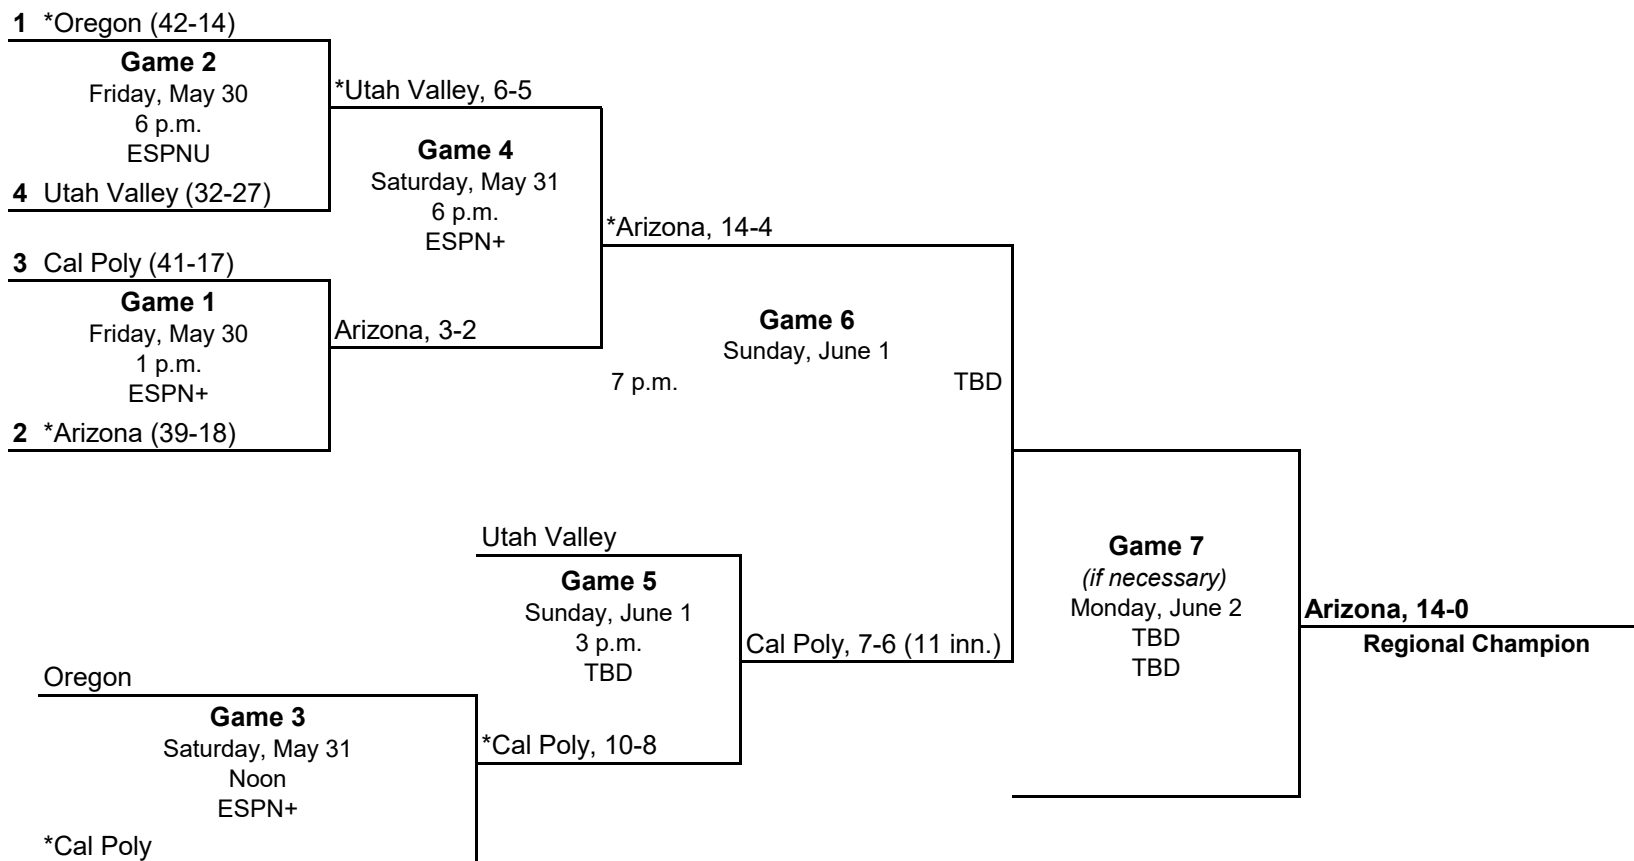

*Home team
All times are local and subject to change.

**2025 NCAA Division I Baseball Championship
Eugene Regional
May 30 - June 2, 2025**

*Home team
All times are local and subject to change.

**2025 NCAA Division I Baseball Championship
Fayetteville Regional
May 30 - June 2, 2025**