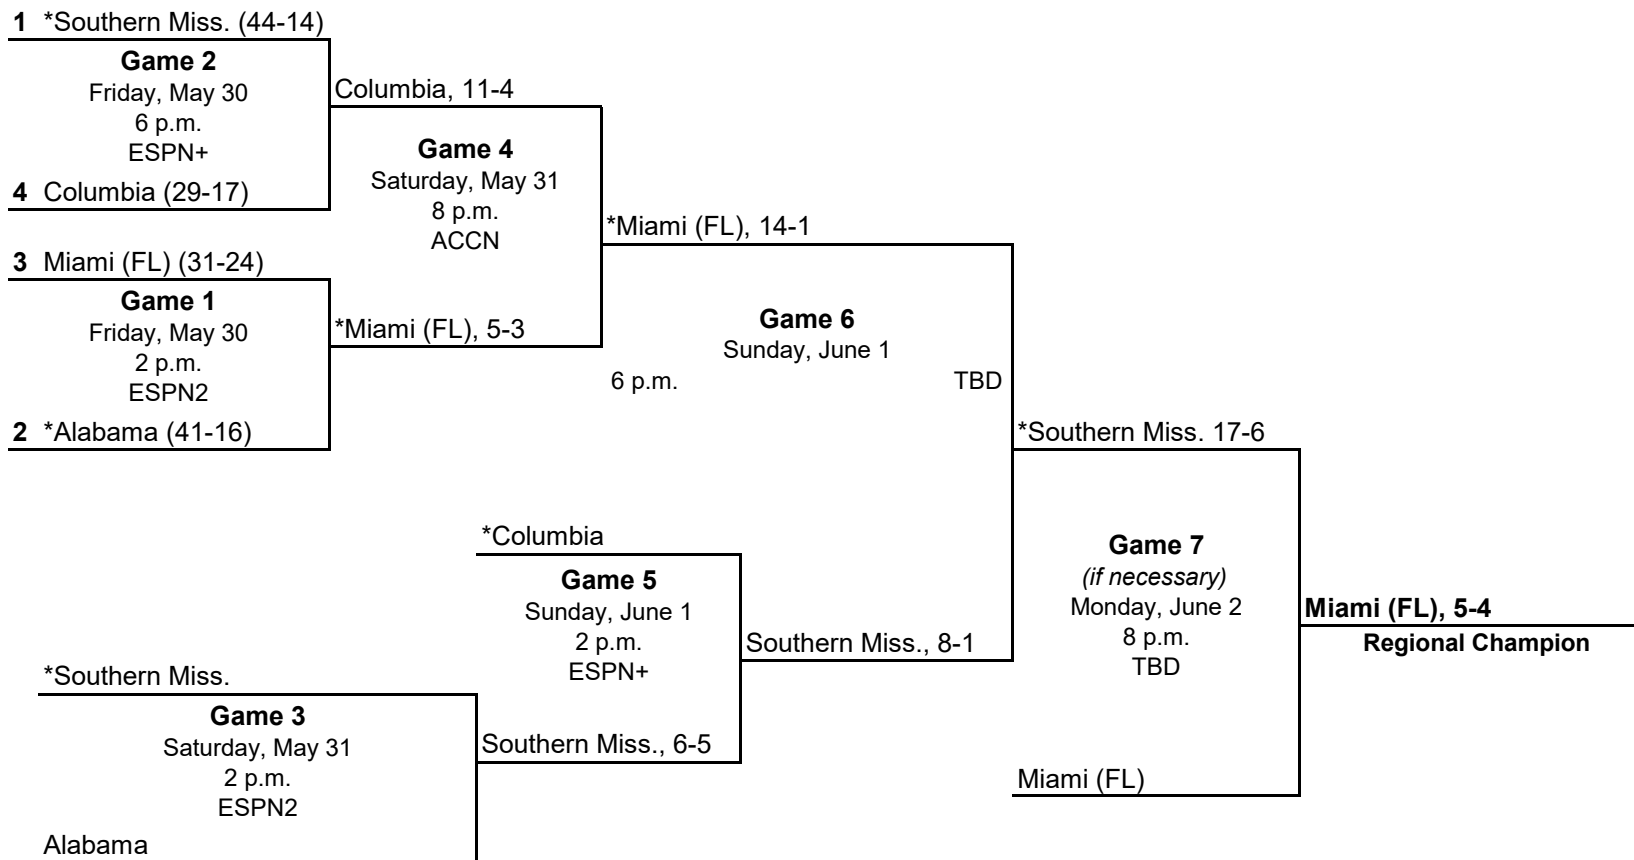

**2025 NCAA Division I Baseball Championship
Hattiesburg Regional
May 30 - June 2, 2025**

*Home team
All times are local and subject to change.